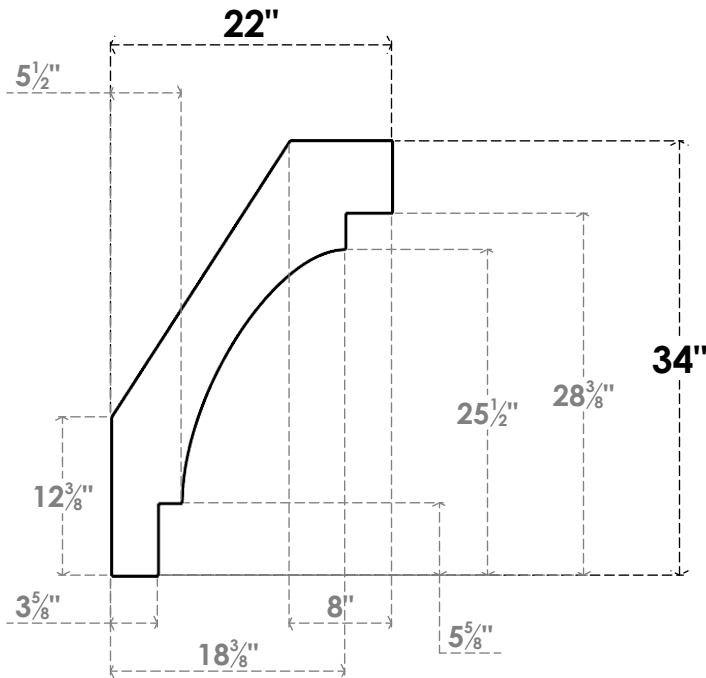

ITEM NUMBER: BRCPC040X22000X34000MRC

4"W X 22"D X 34"H MERCED ARCHITECTURAL GRADE PVC CLOSED KNEE BRACE

SIDE PROFILE

FRONT PROFILE

ISOMETRIC

EKENA MILLWORK
2300 WEST MAIN ST.
CLARKSVILLE, TX 75426
TOLL FREE: 866-607-0453
WWW.EKENAMILLWORK.COM