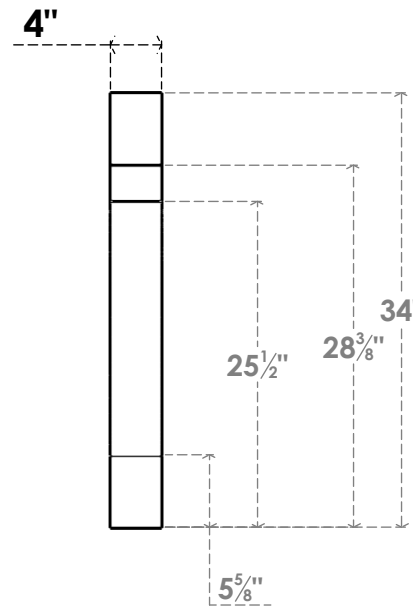

ITEM NUMBER: BRCPC040X22000X34000MRC

4"W X 22"D X 34"H MERCED ARCHITECTURAL GRADE PVC CLOSED KNEE BRACE

SIDE PROFILE

FRONT PROFILE

ISOMETRIC

EKENA MILLWORK
2300 WEST MAIN ST.
CLARKSVILLE, TX 75426
TOLL FREE: 866-607-0453
WWW.EKENAMILLWORK.COM

NOTES

1. INSTALLATION TO BE COMPLETED IN ACCORDANCE WITH MANUFACTURER'S SPECIFICATIONS.
2. DRAWING MAY NOT BE TO SCALE
3. THIS DRAWING IS INTENDED FOR DESIGN AND PLANNING PURPOSES ONLY.
4. ALL INFORMATION CONTAINED HEREIN WAS CURRENT AT THE TIME OF DEVELOPMENT BUT MUST BE REVIEWED AND APPROVED BY THE PRODUCT MANUFACTURER TO BE CONSIDERED ACCURATE.
5. ARCHITECTURAL GRADE PVC PRODUCTS ARE MADE FROM EXPANDED CELLULAR PVC AND COME NATURALLY WHITE BUT MAY BE PAINTED